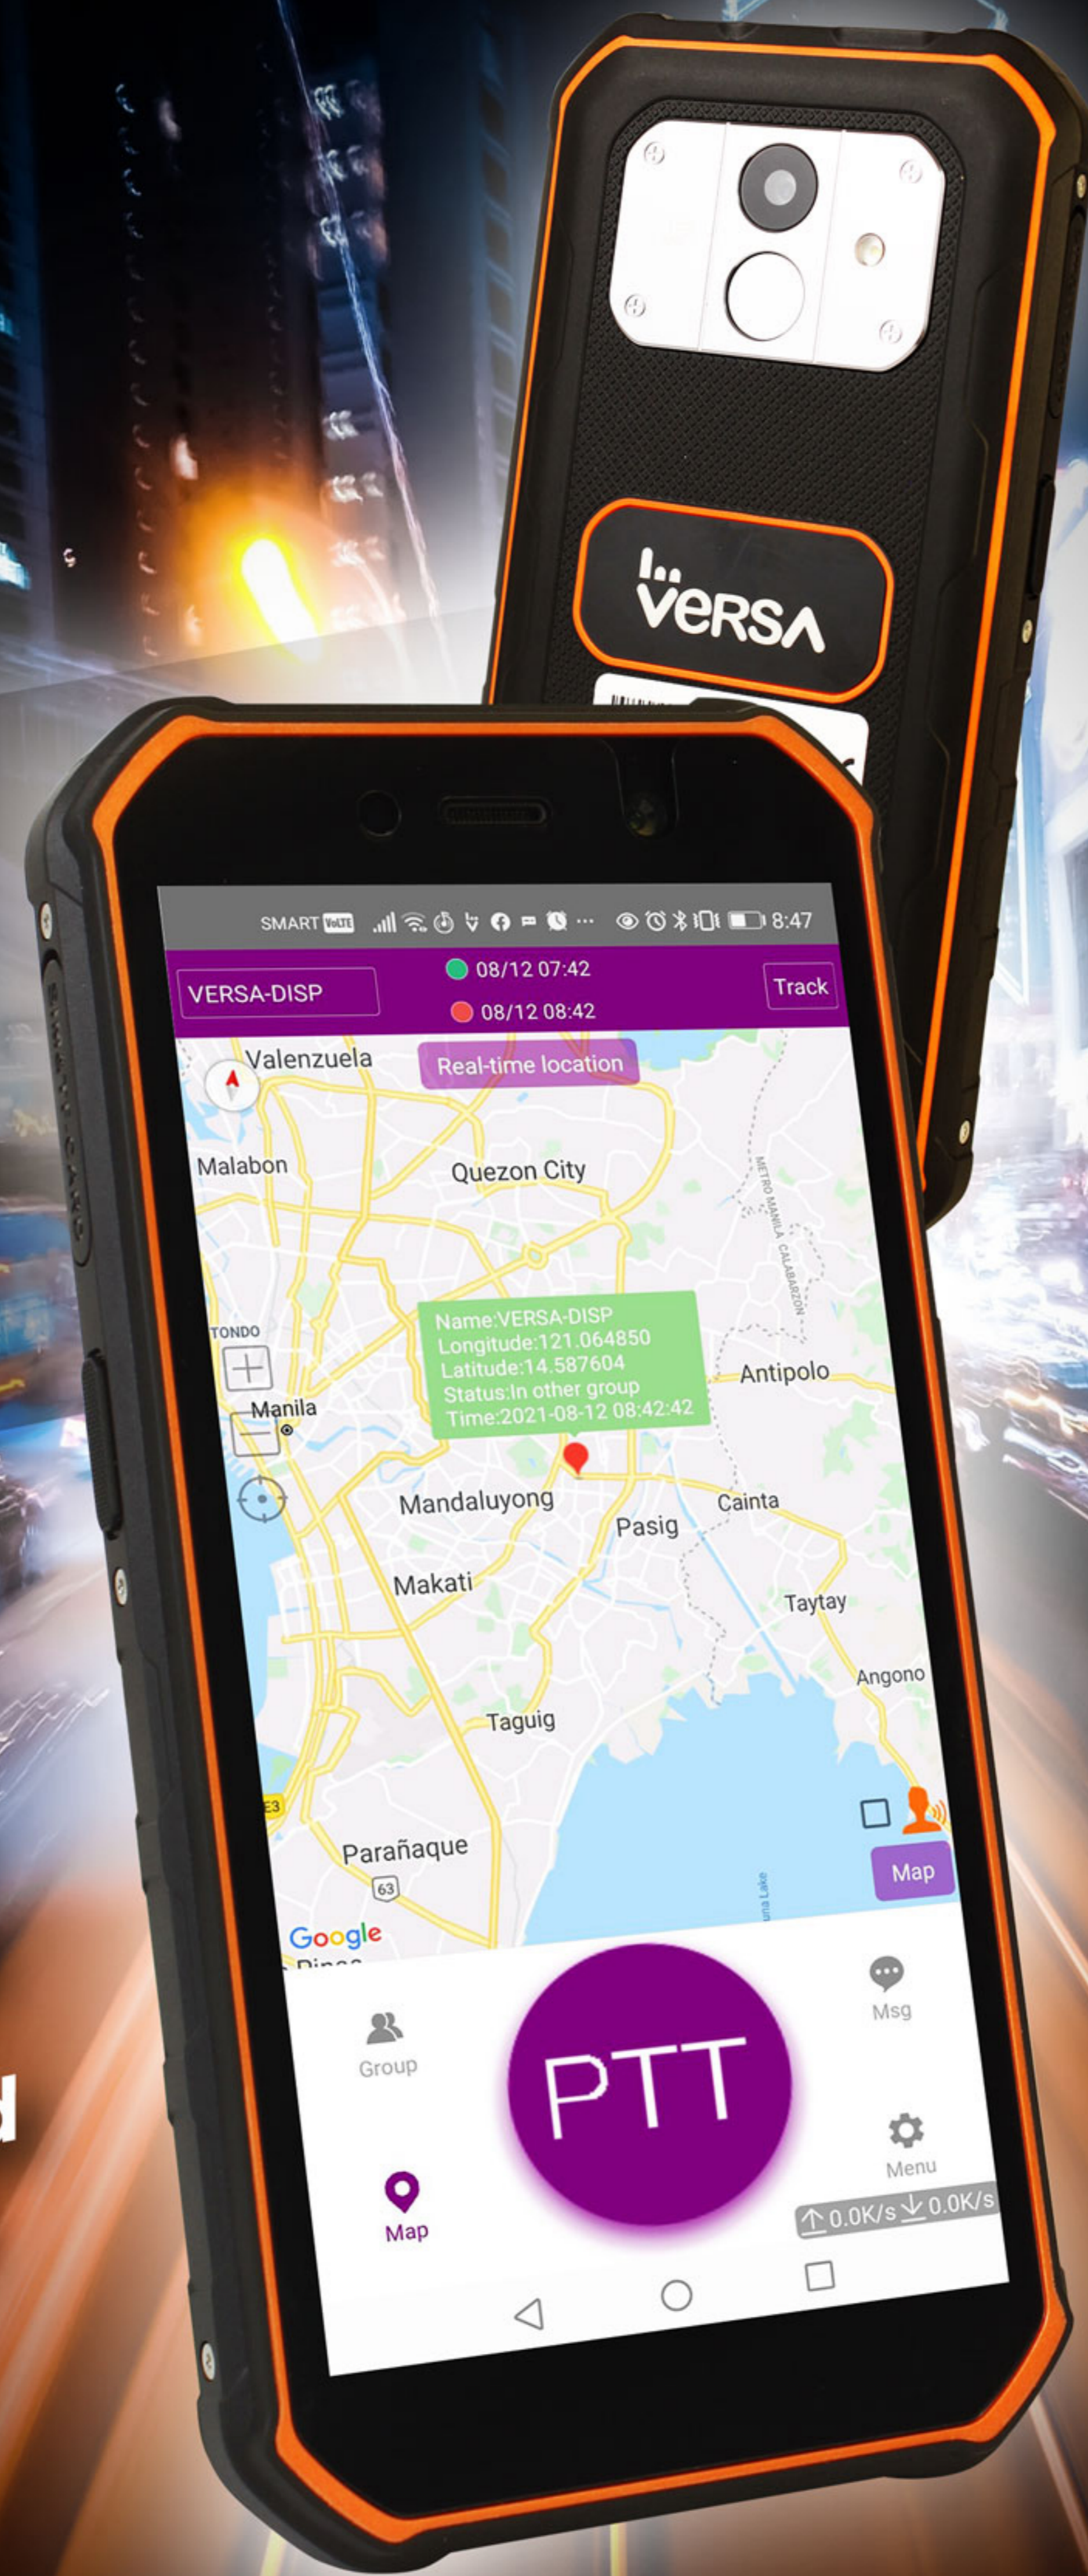

VERSA^{NET} SIRIUS

When just voice is not enough

- Track your team's location wherever you are
- Dispatch and check your manpower while on the go
- Get visibility on the ground from the built-in camera

VERSA^{NET}
SIRIUS

OS	Android 10.0
CUP	MT6739 Quad-core 1.3GHz
Bands	2G GSM 850/900/1800/1900 MHz 3G WCDMA B1/5/8 or B2/4/5 4G FDD-LTE B1/3/5/7/8/20/28A TDD-LTE B38/40/41 (optional)
Wireless	WiFi: Support 802.11a/b/g/n wireless protocol GPS, Glonass, BEIDOU FM Radio: Yes BT 4.2
Size	155.32*77*14.8mm
LCD	5.5inch 18:9 HD+ips 1440*720
Camera	Front: 8.0MP Rear: 13.0MP AF
Memory	3GB RAM+32GB ROM
Battery	5050mAh Battery
Work time	"50% brightness watching movies via WiFi : 10 hours Phone call: 25Hours" 4G Standby: about 15 days