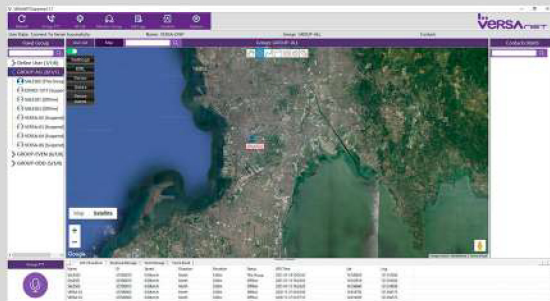

- Line State:** Connect To Server Successfully.
- Name:** VERSA-DISP
- Group:** GROUP-ALL
- Contact:** (empty)
- Fixed Group:** A search bar and a list of groups including Online User (1/1/0), GROUP-ALL (8/1/1), SALES02 [This Group], DEMO-1217 [Suspen], SALES01 [Offline], SALES03 [Offline], VERSA-02 [Suspend], VERSA-03 [Suspend], VERSA-04 [Suspend], VERSA-06 [Suspend], GROUP-EVEN (6/1/0), and GROUP-ODD (5/1/0).
- User List:** A list of users with status indicators (green for online, grey for offline/suspended).
- Map:** A satellite map showing a geographical area with a red pin labeled 'SALES02'.
- Settings:** A menu with options for KML, Fence, Users, and Fence event.
- Group PTT:** A microphone icon and a 'Group PTT' label.
- Data Table:** A table with columns for Name, ID, Received Message, Sent Message, Fence Event, Speed, Direction, Elevation, Status, GPS Time, Lat, and Lng.

VERSANET APPLICATION DISPATCHER

HIGHLIGHTS

- Supports voice service including private call, group call, temporary group, break in & break down
- Member list and status checking
- Local recording
- History record playback
- Radio stun and revive
- GPS: Real-time location, tracking playback, Geo-fencing
- Multiple maps including Google Map, Open StreetMap, & Satellite Map

DISPATCHING

MAP (Real-time Location)

TRACKING (Historical Location)

GEO FENCING (Area Restriction Alarm)