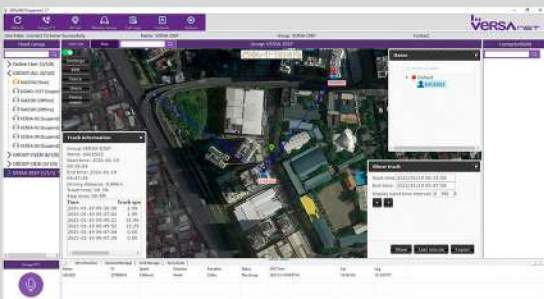

- Line State:** Connect To Server Successfully.
- Name:** VERSA-DISP
- Group:** GROUP-ALL
- Contact:** (empty)
- Fixed Group:** A search bar and a list of groups including Online User (1/1/0), GROUP-ALL (8/1/1), SALES02 [This Group], DEMO-1217 [Suspen], SALES01 [Offline], SALES03 [Offline], VERSA-02 [Suspend], VERSA-03 [Suspend], VERSA-04 [Suspend], VERSA-06 [Suspend], GROUP-EVEN (6/1/0), and GROUP-ODD (5/1/0).
- User List:** A list of users with status indicators (green for online, grey for offline/suspended).
- Map:** A satellite map showing a geographical area with a red pin labeled 'SALES02'.
- Settings:** A menu with options for KML, Fence, Users, and Fence event.
- Group PTT:** A microphone icon and a 'Group PTT' label.
- Data Table:** A table with columns for Name, ID, Received Message, Sent Message, Fence Event, Speed, Direction, Elevation, Status, GPS Time, Lat, and Lng.

VERSANET APPLICATION DISPATCHER

HIGHLIGHTS

- Supports voice service including private call, group call, temporary group, break in & break down
- Member list and status checking
- Local recording
- History record playback
- Radio stun and revive
- GPS: Real-time location, tracking playback, Geo-fencing
- Multiple maps including Google Map, Open StreetMap, & Satellite Map

DISPATCHING

MAP (Real-time Location)

TRACKING (Historical Location)

GEO FENCING (Area Restriction Alarm)