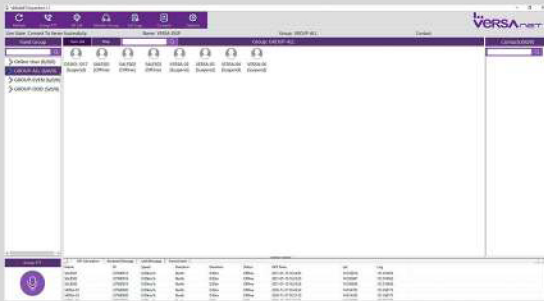

- Line State:** Connect To Server Successfully.
- Name:** VERSA-DISP
- Group:** GROUP-ALL
- Contact:** (empty)
- Fixed Group:** A search bar and a list of groups including Online User (1/1/0), GROUP-ALL (8/1/1), SALES02 [This Group], DEMO-1217 [Suspen], SALES01 [Offline], SALES03 [Offline], VERSA-02 [Suspend], VERSA-03 [Suspend], VERSA-04 [Suspend], VERSA-06 [Suspend], GROUP-EVEN (6/1/0), and GROUP-ODD (5/1/0).
- User List:** A list of users with status indicators (green for online, grey for offline/suspended).
- Map:** A satellite map showing a geographical area with a red pin labeled 'SALES02'.
- Settings:** A menu with options for KML, Fence, Users, and Fence event.
- Group PTT:** A microphone icon and a 'Group PTT' label.
- Data Table:** A table with columns for Name, ID, Received Message, Sent Message, Fence Event, Speed, Direction, Elevation, Status, GPS Time, Lat, and Lng.

Name	ID	Received Message	Sent Message	Fence Event	Speed	Direction	Elevation	Status	GPS Time	Lat	Lng
SALES02	327680014				0.00km/h	North	0.00m	This Group	2021-01-19 10:03:42	14.549924	121.013458
SALES01	327680013				0.00km/h	North	0.00m	Offline	2021-01-15 16:24:03	14.555916	121.014565
SALES03	327680015				0.00km/h	North	0.00m	Offline	2021-01-15 16:24:26	14.554840	121.014656
VERSA-02	327680002				0.00km/h	North	0.00m	Offline	2020-11-27 05:45:50	14.614782	121.056175
VERSA-03	327680003				0.00km/h	North	0.00m	Offline	2020-11-27 02:57:10	14.614385	121.054573

VERSANET APPLICATION DISPATCHER

HIGHLIGHTS

- Supports voice service including private call, group call, temporary group, break in & break down
- Member list and status checking
- Local recording
- History record playback
- Radio stun and revive
- GPS: Real-time location, tracking playback, Geo-fencing
- Multiple maps including Google Map, Open StreetMap, & Satellite Map

DISPATCHING

MAP (Real-time Location)

TRACKING (Historical Location)

GEO FENCING (Area Restriction Alarm)