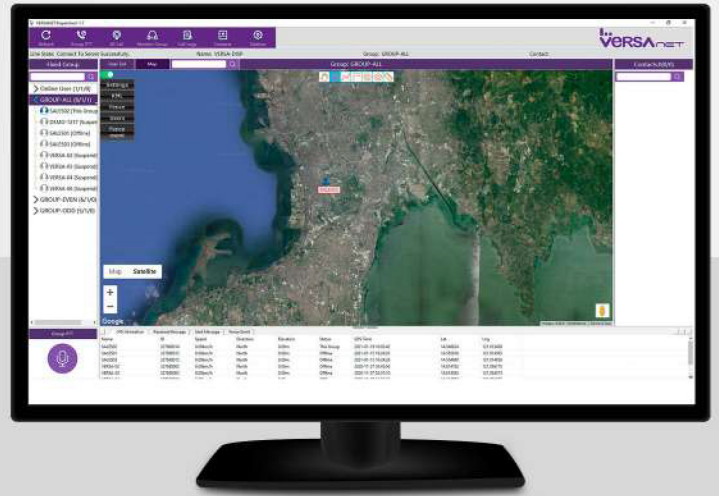

VERSANET APPLICATION DISPATCHER

HIGHLIGHTS

- Supports voice service including private call, group call, temporary group, break in & break down
- Member list and status checking
- Local recording
- History record playback
- Radio stun and revive
- GPS: Real-time location, tracking playback, Geo-fencing
- Multiple maps including Google Map, Open StreetMap, & Satellite Map