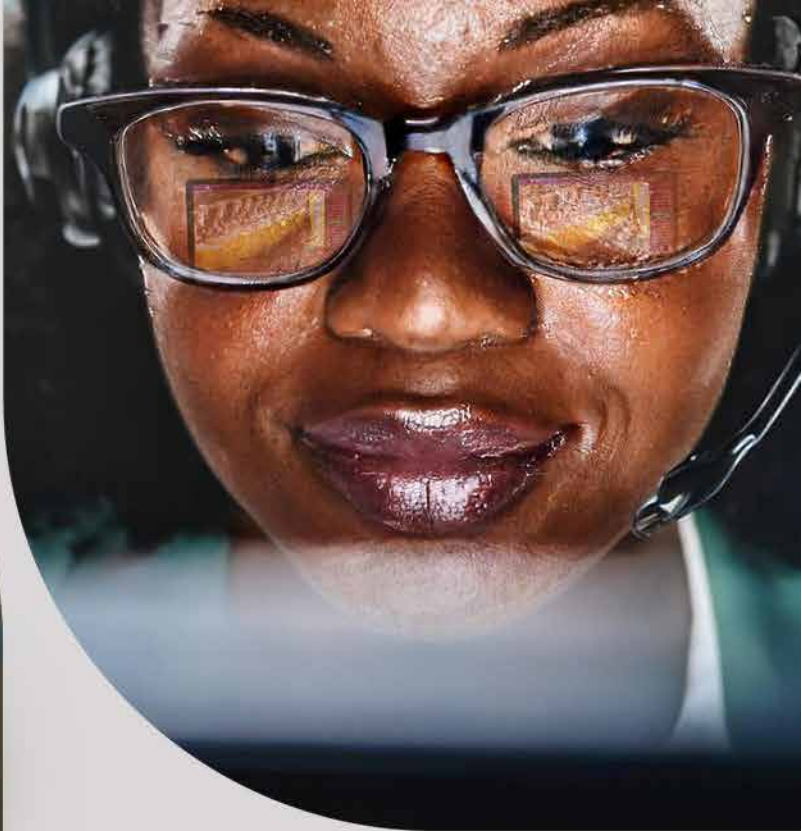

Your Eyes on the Field

In industries like facility management, staying on top of operations across multiple sites is crucial. The Versa Orion enables facility managers to monitor and guide on-site teams through real-time video streaming and seamless communication, ensuring that maintenance, safety, and operations run smoothly.

Real-time video streaming

At a large commercial property, a facility manager oversees various maintenance tasks across different floors and buildings. Equipped with the Versa Orion, on-site technicians provide live video feeds of equipment inspections, maintenance, or any issues encountered.

The facility manager, located at the main control center, can instantly assess the situation, guide the technician on-site, and deploy additional resources if needed. Whether it's troubleshooting HVAC systems, ensuring compliance with safety standards, or responding to building infrastructure issues, the ability to view the situation in real-time allows for swift decision-making and resolution.

ORION